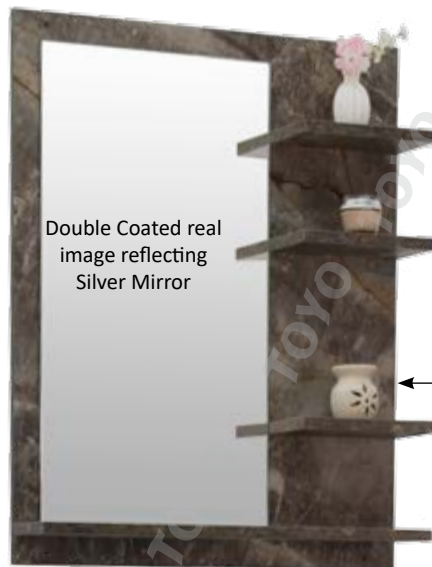

**Features Demonstration of
TOYO HDHMR Bathroom Vanities**

**TOYO SS-304
SOFT CLOSE HINGES**

Rust Resistant | Smooth | Extra Strong

The new innovation, specially developed for bathroom and kitchen furniture.

What's the Problem being faced in hinges?
Bathrooms, where it has to be always in contact of moisture and water, normal hinges gets rusted, it's functioning gets stopped, doors get blocked and furniture gets damaged if opened forcefully.

Solution by TOYO for hinges

We are providing the TOYO Hinges in all our vanities which are highly rust resistant, of superior strength and smooth functioning. Each and every parts of our Hinges are made from SS-304 and brass.

Double Coated real image reflecting Silver Mirror

Mirror With 4 Shelves